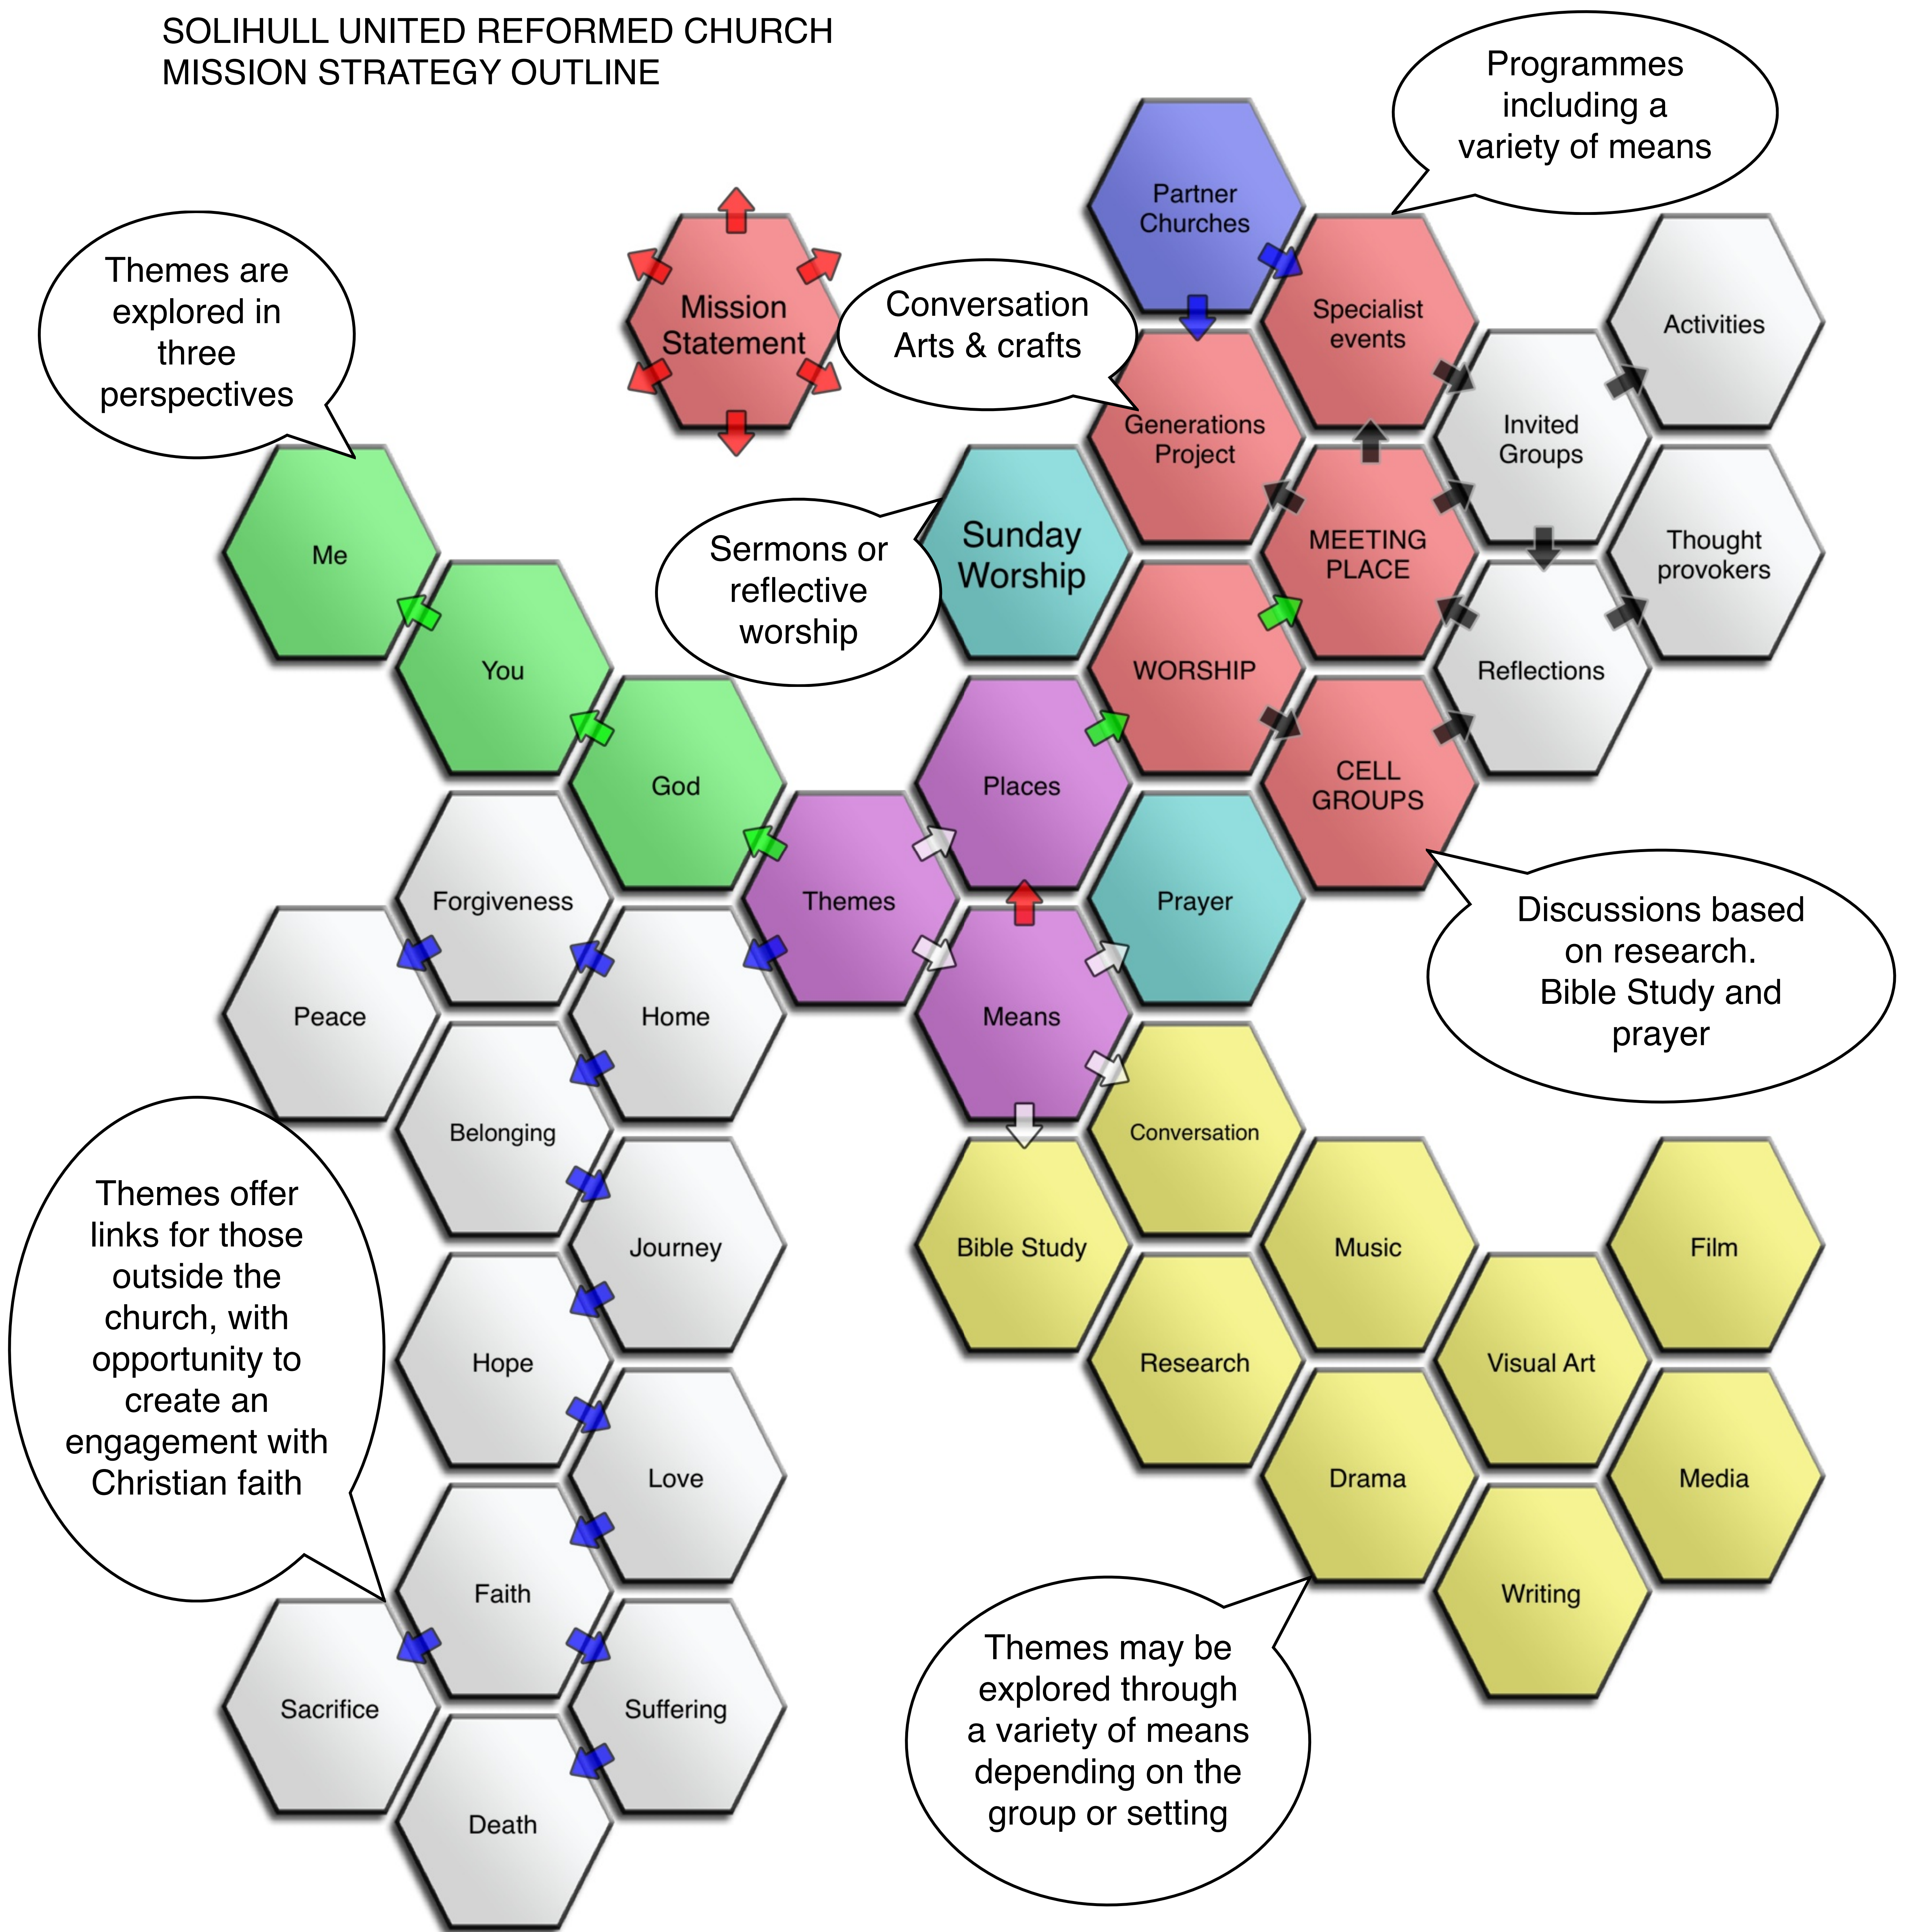

SOLIHULL UNITED REFORMED CHURCH MISSION STRATEGY OUTLINE

Themes are explored in three perspectives

Sermons or reflective worship

Conversation Arts & crafts

Programmes including a variety of means

Themes offer links for those outside the church, with opportunity to create an engagement with Christian faith

Discussions based on research. Bible Study and prayer

Themes may be explored through a variety of means depending on the group or setting